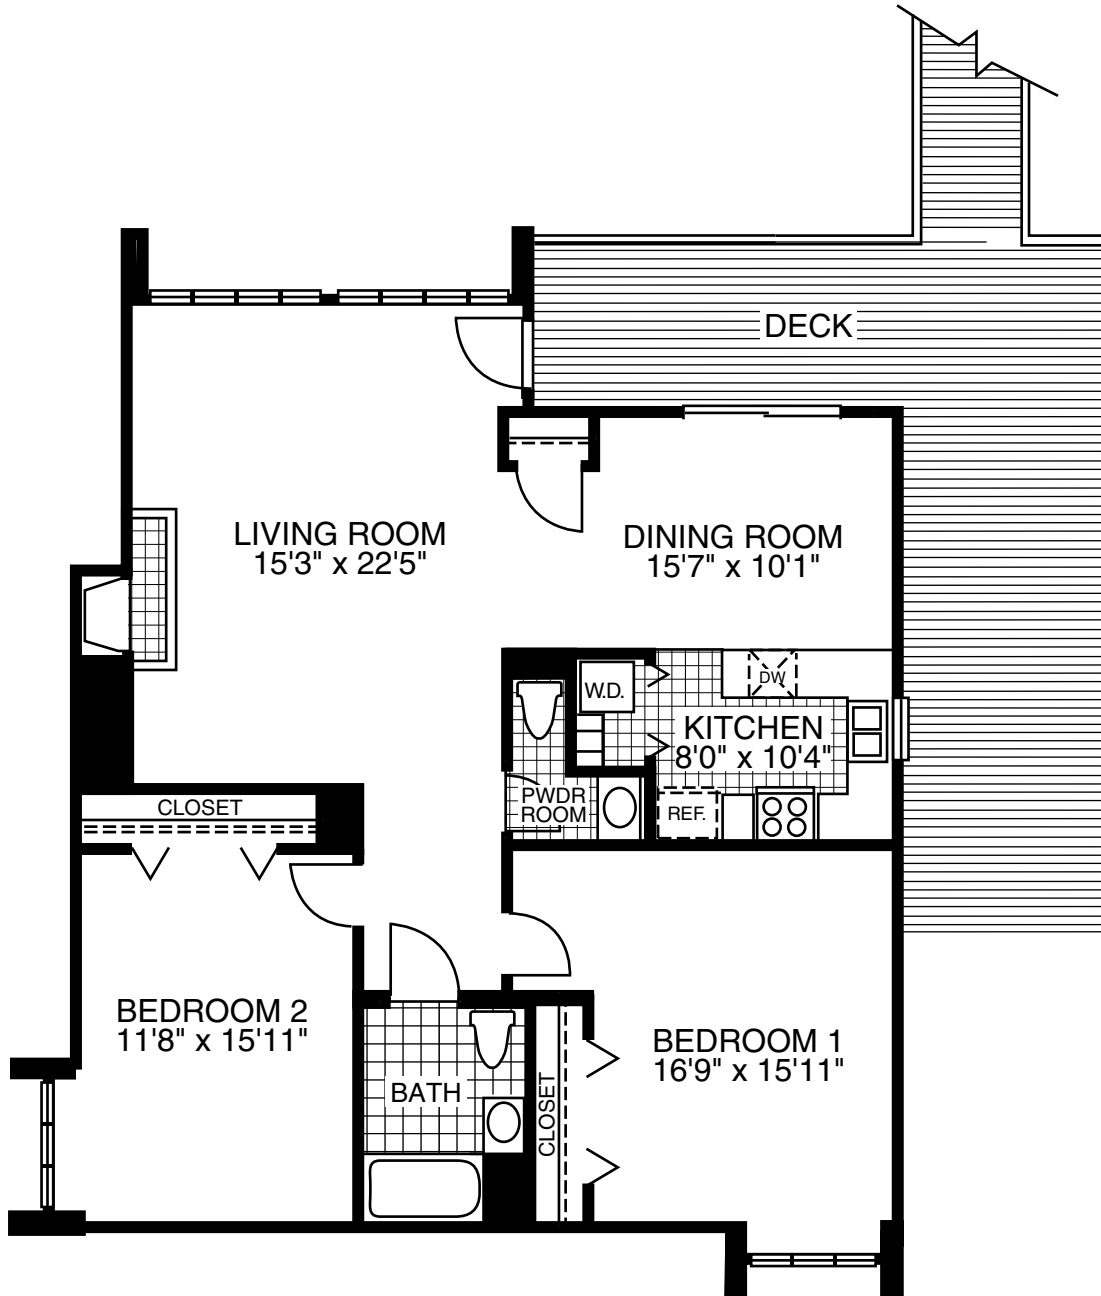

Deerfield

Cluster Home Floorplans

Cluster Homes

Cluster A

*Standard Two Bedroom Cluster Home with Deck
1300 Sq. Ft.*

Actual dimensions and design may vary.

Cluster D
Large Two Bedroom Cluster Home with Deck
1487 Sq. Ft.

Actual dimensions and design may vary.