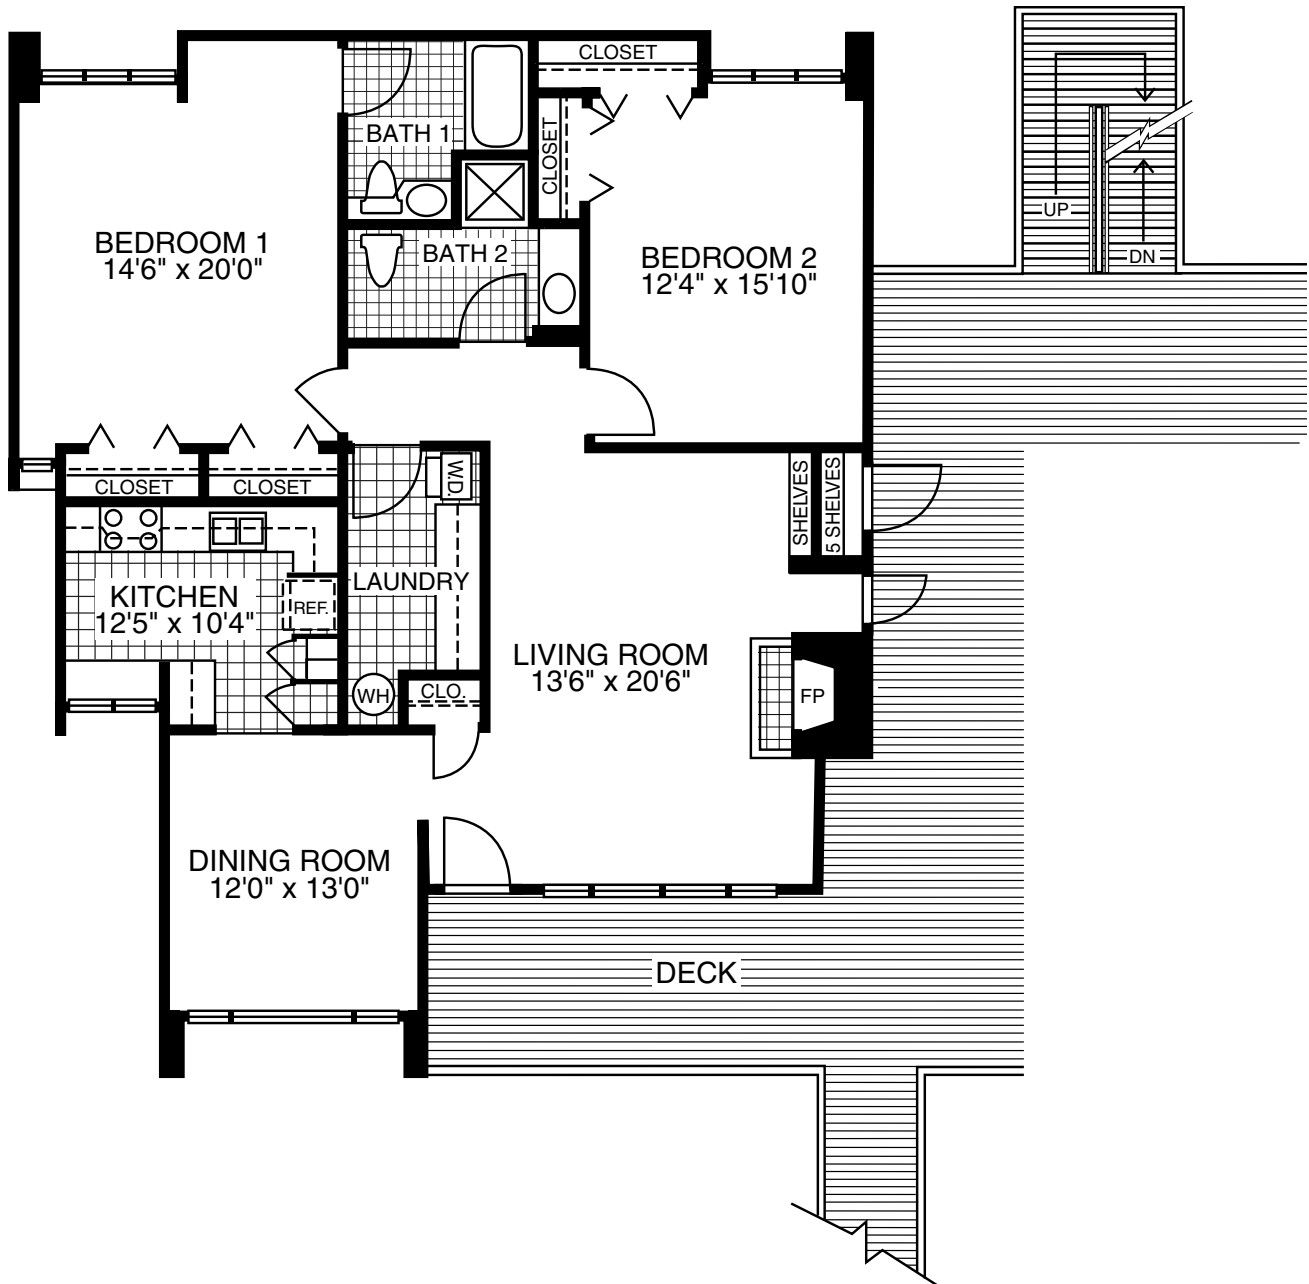

Deerfield

Cluster Home Floorplans

Cluster Homes

Cluster A

*Standard Two Bedroom Cluster Home with Deck
1300 Sq. Ft.*

Actual dimensions and design may vary.

Cluster D
Large Two Bedroom Cluster Home with Deck
1487 Sq. Ft.

Actual dimensions and design may vary.